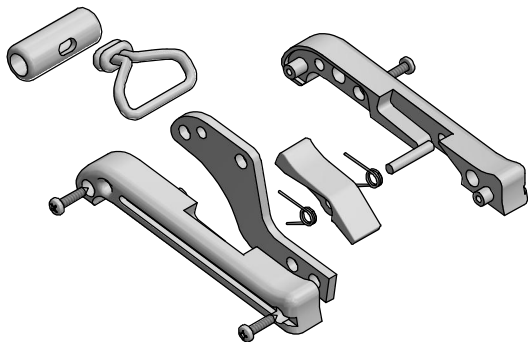

Cod.Y-SA038
Lever assy

PART LIST - 505.146

CODE	DESCRIPTION	MATERIAL	Q.TY
Y-S0158	Rear cover	Aluminium	1
Y-S0170	Upper guide	Polietilene	1
Y-S0176	Threaded pipe	S.Steel	7
Y-S0182	Ring	Aluminium	1
Y-S0174	Lower guide	Polietilene	1
Y-S0300	Spindle	S.Steel	2
Y-S0379	Right cheekplate	Aluminium	1
Y-S0380	Left cheekplate	Aluminium	1
Y-S0384	Upper jaw	Aluminium	1
Y-S0386	Lower jaw	Aluminium	1
Y-SA038	Lever assy	Various	1
Y-X0045	Compression spring	S.Steel	1
Y-X0207	Screw	S.Steel	14
Y-X0208	Screw	S.Steel	2
Y-S0154	Base	Aluminium	1
Y-S0180	foot	S.Steel	4
Y-X0194	Screw	S.Steel	2

antal

DV jammers

Complete array

FAMILY

ARTICLE

DESCRIPTION

Exploded view

MODEL CODE